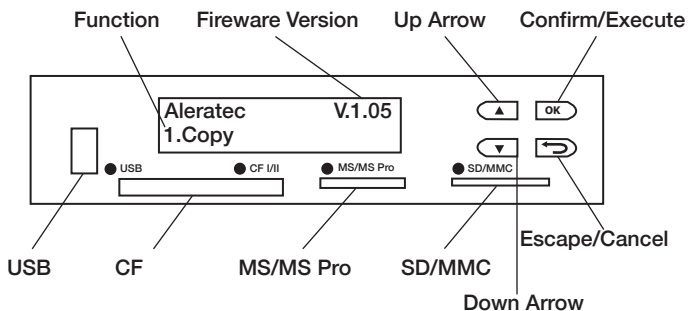

**Key Items on the
1:3 DVD/CD Auto Publisher LS**

- Control Buttons
- Card Reader
- DVD/CD Writer
- Power Button

Warning: This product has a manually switchable power supply. **Make sure that the power supply is set to the proper voltage for your region.**

DVD/CD Flash Copy Tower: Display Panel and Buttons

Function List

Function	Sub-function	Description
1. Copy	1.1 Memory Card to Disc	Copy one Memory Card to DVD/CD disc
	1.2 USB to Disc	Copy USB flash drive to DVD/CD disc
	1.3 Disc to Disc	DVD to DVD copy CD to CD copy
2. Compare	2.1 Memory Card to Disc	Bit by bit compare between copied disc and Memory Card
	2.2 USB to Disc	Bit by bit compare between USB flash drive and copied disc
	2.3 Disc to Disc	Bit by bit compare between source disc and copied disc
3. Information	3.1 USB Info	Check USB flash drive's content size information
	3.2 Memory Card Info	Check Memory Card's content size information
	3.3 Disc Info	Check disc's content size information
	3.4 Drive Info	Check DVD/CD drives manufacturer and model information
	3.5 System Info	Check the machine's firmware and model information
4. Utility	4.1 System Update	Can upgrade system firmware via USB flash drive or disc
	4.2 Demo I/O	Simulates operation by ejecting and retracting drive doors
5. Set Up	5.1 Copy+Compare	According to your request select "enable" or "disable"
	5.2 Multi-session	According to your request select "enable" or "disable" multi-session function
	5.3 Disc Spanning	According to your request select "enable" or "disable" disc spanning function
	5.4 Burn Multidisc	Set the duplication from one flash media to multiple blank discs
	5.5 Burn Speed	Set the burning speed of DVD/CD writing
	5.6 Beep Sound	Set "ON" or "Off" of the beep sound function
	5.7 Advance Setup	Set disc space that will not be used and back light time