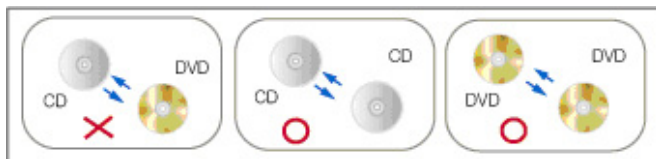

Note: When the system is in process, do not pull out the card.

Note: DVD will copy only to DVD. CD will only copy to CD.