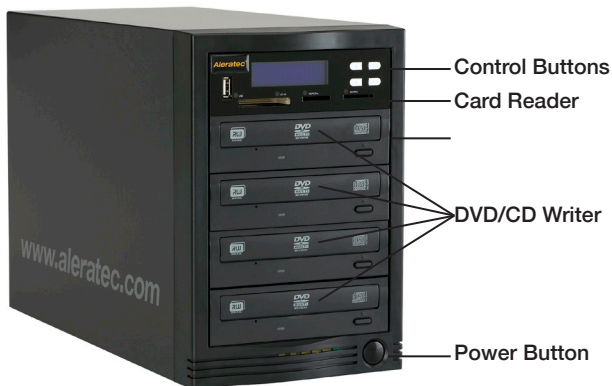

**Key Items on the
1:3 DVD/CD Auto Publisher LS**

- Control Buttons
- Card Reader
- DVD/CD Writer
- Power Button