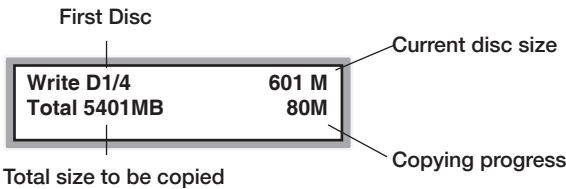

When a disc is finished copying, it will be ejected. If the Disc Spanning process is not complete, the DVD/CD Flash Copy Tower will prompt you for a new blank disc to continue the copying.