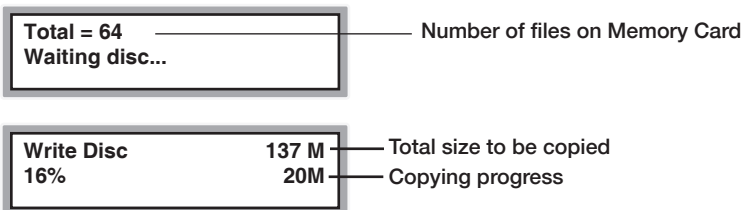

Multisession Copying

When finished copying, the disc will be ejected, and you can continue to copy another Memory Card, or USB flash drive.